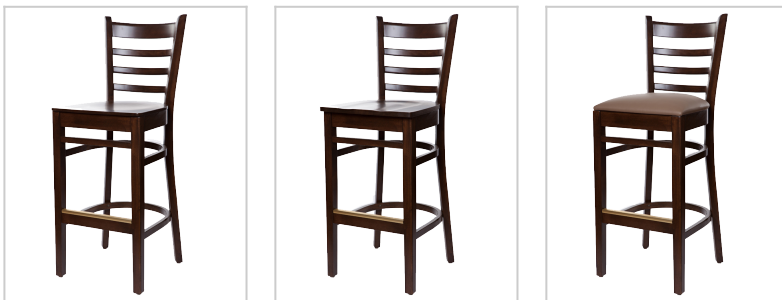

Bistro Series

Specifications

- Solid beech construction
- Available in all standard stains, custom also available
- Available with veneer, solid wood or upholstered seat
- Upholstered seat standard with CAL 117 foam
- Upholstery options are limitless, consult Factory
- Standard with nylon cushion glides
- Standard with brass foot plate, chrome also available
- Matching chair and arm available, see chairs

Item No.	Description	H	D	W	SH	AH	Lbs
296	Barstool with Veneer Seat	44.5	19.5	17.25	29.5	N/A	27
296SWS	Barstool with Solid Wood Seat	44.5	19.5	17.25	30	N/A	29
296US	Barstool with Upholstered Seat	44.5	19.5	17.25	31.25	N/A	29

Additional Images

View Online: <https://www.olddominionfurniture.com/products/barstools/bistro-series/>